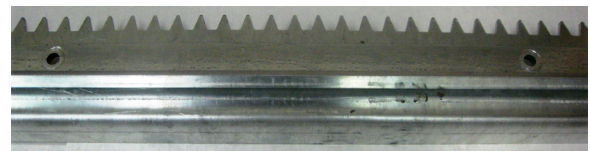

# Serrated Flights for 8435

In a continuing effort to offer the best parts, Oxbo is now offering an optional serrated conveyor flight. These are now available for purchase separately or in complete assemblies.

## Advantages

- The serrated flights move light and fluffy trash along inside the feeder house and cleaning unit reducing trash buildup.
- By reducing trash buildup the serrated flights reduce the possibility of conveyor plugging.