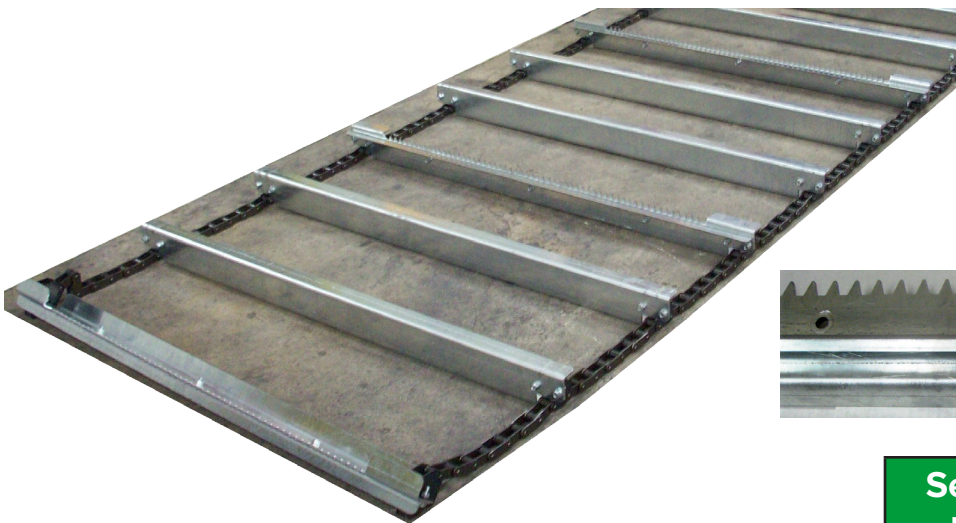

# Serrated Flights for 8435

In a continuing effort to offer the best parts, Oxbo is now offering an optional serrated conveyor flight. These are now available for purchase separately or in complete assemblies.

## Advantages

- The serrated flights move light and fluffy trash along inside the feeder house and cleaning unit reducing trash buildup.
- By reducing trash buildup the serrated flights reduce the possibility of conveyor plugging.

	Serrated Flight	Serrated Flight Support
Feeder House	227225	227226
Cleaning Unit	219760	219761

## Feeder House Options

Used With	Chain Assembly	Serrated Flights per Assembly
John Deere Corn Head	59611	9
John Deere Corn Head	59612	6
Oxbo Corn Head	59613	11
Oxbo Corn Head	59614	7