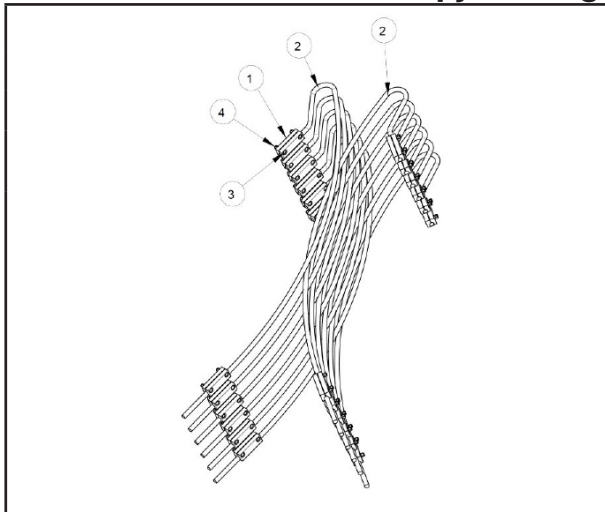

160770 Forced Balance Canopy Shaking System (See WN-0094 for more information)

Key	Part Number	Description
1	147236	Rod Holder Clamp (4 per rod)
2	931309	FBCS Rod