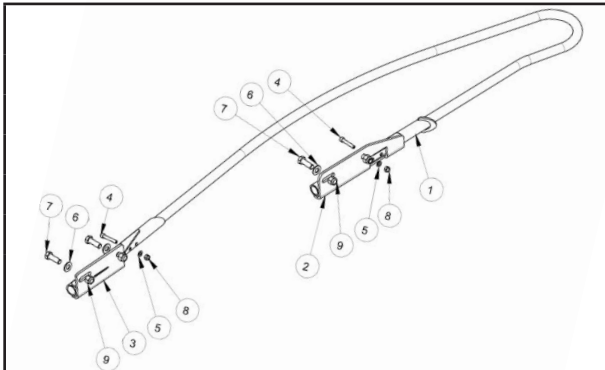

## Heavy Duty Bow Rod Setup

Key	Part Number	Description
1	148767	Left Front Rod Holder
1	148771	Right Front Rod Holder
2	148777	Rear Rod Clamp Half, Outer
2	148774	Rod Clamp Half, Inner
3	99529	Heavy Duty Bow Rod. 28mm
4	99530	Rod Sleeve Rear

## Extended Contact Bow Rod Setup

Key	Part Number	Description
1	99980	Extended Contact Rod, 25mm
2	147228	Left rear rod holder
2	147229	Right rear rod holder
3	156680	Left front rod holder
3	156681	Right front rod holder