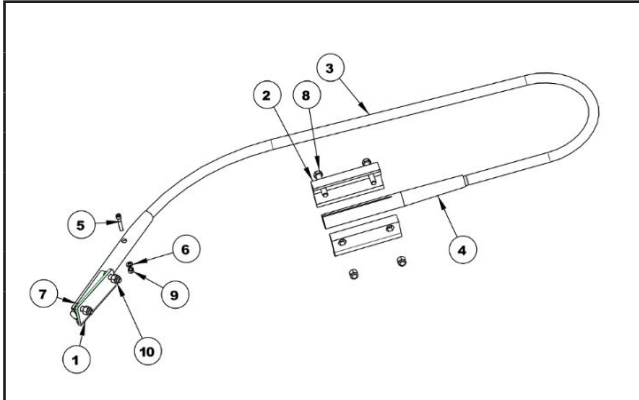

## Multi-Purpose Bow Rod Setup

Key	Part Number	Description
1	113008	Multi-purpose Bow Rod
2	147228	Left rear rod holder
2	147229	Right rear rod holder
3	147236	Front Rod holder (2 per rod)

147224 Left Bow Rod Assembly (Shown)

## Heavy Duty Bow Rod Setup

Key	Part Number	Description
1	148767	Left Front Rod Holder
1	148771	Right Front Rod Holder
2	148777	Rear Rod Clamp Half, Outer
2	148774	Rod Clamp Half, Inner
3	99529	Heavy Duty Bow Rod. 28mm
4	99530	Rod Sleeve Rear

## Extended Contact Bow Rod Setup

Key	Part Number	Description
1	99980	Extended Contact Rod, 25mm
2	147228	Left rear rod holder
2	147229	Right rear rod holder
3	156680	Left front rod holder
3	156681	Right front rod holder