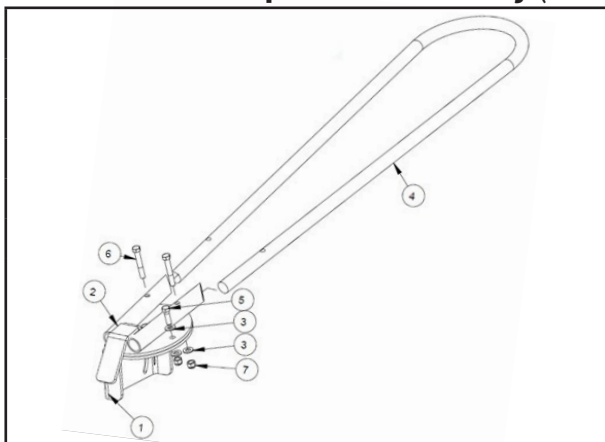

120842 Short Helper Rod Assembly (See WN-0103 for more information)

Key	Part Number	Description
1	120835	Base Mount Left
2	120840	Rod Holder Left
1	120841	Rod Holder Right
2	120846	Base Mount Right
4	931361	Helper Rod, Short

120848 Left Assembly (Shown)

120847 Right Assembly