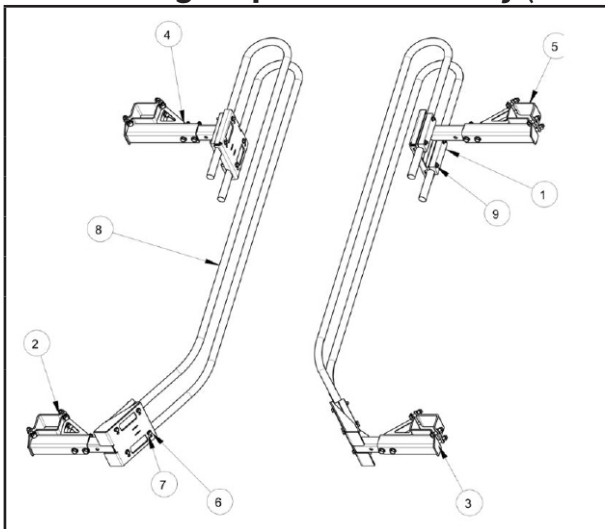

159150 Long Helper Rod Assembly (See WN-0076 for more information)

Key	Part Number	Description
1	103632	Rod Holder Clamp, 1-1/4" (4 per rod)
2	158996	Rod Holder Assembly
3	158997	Rod Holder Assembly
4	158998	Rod Holder Assembly
5	158999	Rod Holder Assembly
8	903418	Long Helper Rod