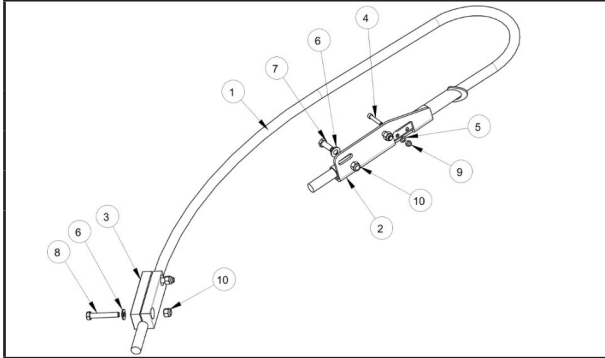

## Multi-Purpose Bow Rod Setup

Key	Part Number	Description
1	113008	Multi-purpose Bow Rod
2	147228	Left rear rod holder
2	147229	Right rear rod holder
3	147236	Front Rod holder (2 per rod)

147224 Left Bow Rod Assembly (Shown)

## Heavy Duty Bow Rod Setup

Key	Part Number	Description
1	148767	Left Front Rod Holder
1	148771	Right Front Rod Holder
2	148777	Rear Rod Clamp Half, Outer
2	148774	Rod Clamp Half, Inner
3	99529	Heavy Duty Bow Rod. 28mm
4	99530	Rod Sleeve Rear

## Extended Contact Bow Rod Setup

Key	Part Number	Description
1	99980	Extended Contact Rod, 25mm
2	147228	Left rear rod holder
2	147229	Right rear rod holder
3	156680	Left front rod holder
3	156681	Right front rod holder

### 159150 Long Helper Rod Assembly (See WN-0076 for more information)

Key	Part Number	Description
1	103632	Rod Holder Clamp, 1-1/4" (4 per rod)
2	158996	Rod Holder Assembly
3	158997	Rod Holder Assembly
4	158998	Rod Holder Assembly
5	158999	Rod Holder Assembly
8	903418	Long Helper Rod