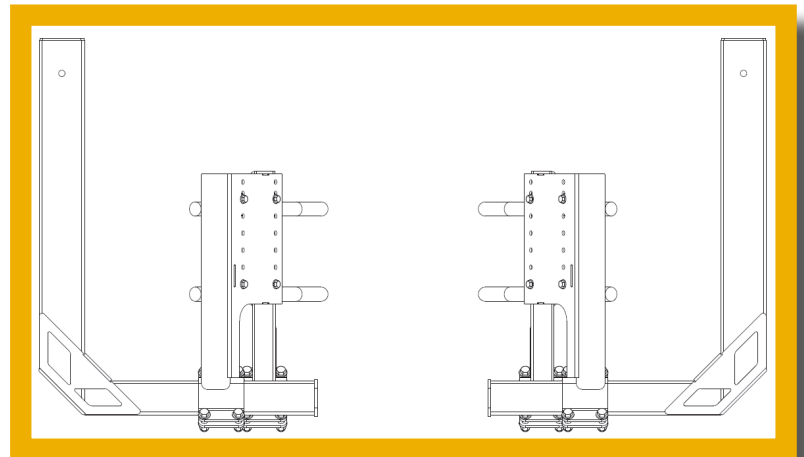

Previous design with helper rod mounted on lower arm leg

- See [WN-0039](#) Bow Rod Solutions for more details
- See [WN-0103](#) for information on the Small Helper Rod Assembly

For more information contact your dealer or call 360.354.1500 ext. 3

www.oxbocorp.com