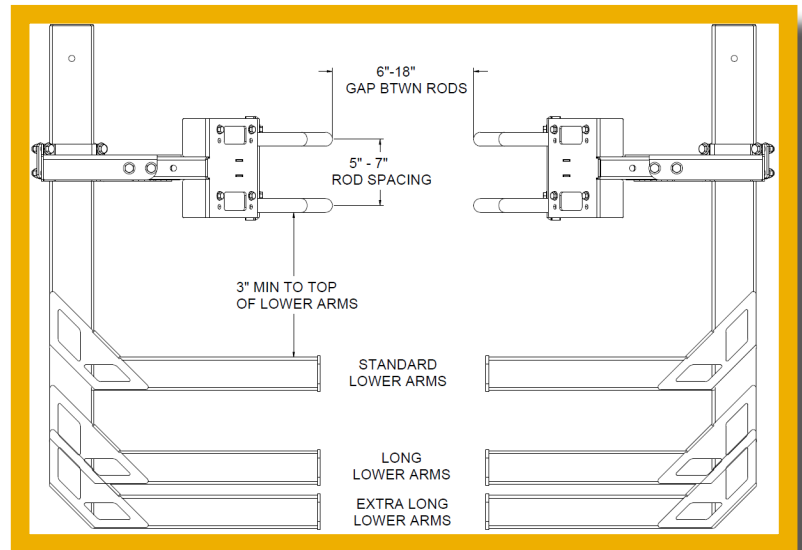

# Helper Rods Assembly (Long)

## Part Number: 159150

- Repositioned rod holders for improved durability and life
- Expanded vertical adjustment capability
- Simplified adjustment process; both horizontal and vertical

### Lower Arm Options:

(For reference only. Not included in kit)

- 33" Standard Lower Arm  
(4 per harvester x 151792)
- 41" Long Lower Arms  
(4 per harvester x 151268)
- 45" Extra Long Lower Arms  
(4 per harvester x 158388)

### Rod Replacement Number:

- Long Helper Rod  
(4 per harvester x 903418)

Multiple arm options available (Standard, long and extra long)

Previous design with helper rod mounted on lower arm leg

- See [WN-0039](#) Bow Rod Solutions for more details
- See [WN-0103](#) for information on the Small Helper Rod Assembly