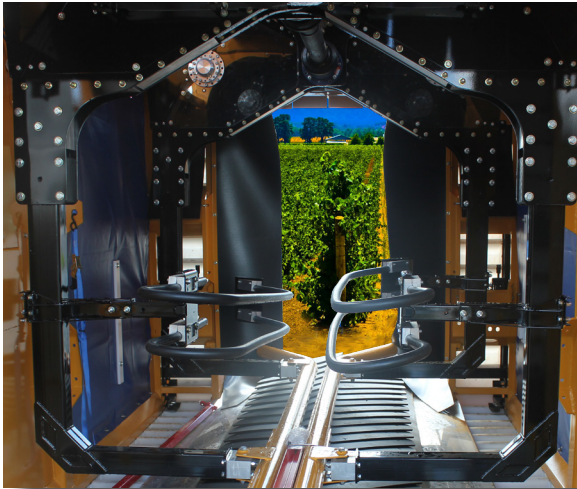

Previous design with helper rod mounted on lower arm leg

- See [WN-0039](#) Bow Rod Solutions for more details
- See [WN-0103](#) for information on the Small Helper Rod Assembly

For more information contact your dealer or call 360.354.1500 ext. 3

www.oxbocorp.com