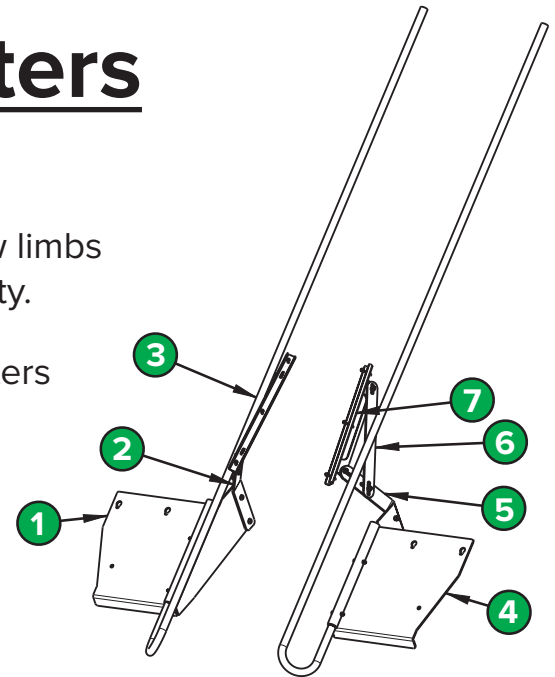

Front Cane/Branch Lifters

Kit Numbers: 164950 & 166730

New front cane lifters were designed to gently direct low limbs up into the picking system, increasing picking productivity.

Not recommended for fields with cross arm trellising. Lifters can be installed or removed during the season.

For Oxbo 8000, 8040 & 8140's, order Kit No. 164950

For Oxbo 7420 & 7440's, order Kit No. 166730

Kit No. 164950

For Oxbo 8000, 8040 & 8140's
(includes unlisted hardware)

Key	Part Number	Qty	Part
1	164992	1	Lifter Weld, R
2	164996	1	Lifter Strap
3	932689	2	Lifter Rod
4	164991	1	Lifter Weld, L
5	164990	1	Lifter Strap
6	164997	2	Holder Strap
7	164993	2	Holder Weld

Kit No. 166730

For Oxbo 7420 & 7440's
(includes unlisted hardware)

Key	Part Number	Qty	Part
1	166732	1	Lifter Weld, R
2	164996	1	Lifter Strap
3	932689	2	Lifter Rod
4	166731	1	Lifter Weld, L
5	164990	1	Lifter Strap
6	164997	2	Holder Strap
7	164993	2	Holder Weld